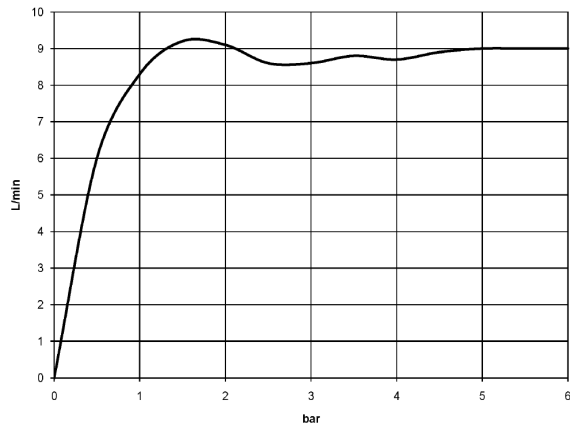

28 002 978

- Three settings: COMPACT RAIN, COMPACT SOFT FLOW, COMPACT AQUAPRESSURE FLOW, max. flow rate 9 l/min (at 3 bar)
- with anti-scale system
- spray head Ø 95mm
- 1/2" connection

Intrinsic protection against back flow.

	Platinum	28 002 978-08
	Chrome	28 002 978-00
	Chrome	28 002 978-00 0010
	Brushed Platinum	28 002 978-06
	Brushed Platinum	28 002 978-06 0010
	Platinum	28 002 978-08 0010
	Durabrand (23kt Gold)	28 002 978-09
	Durabrand (23kt Gold)	28 002 978-09 0010
	Brushed Durabrand (23kt Gold)	28 002 978-28
	Brushed Durabrand (23kt Gold)	28 002 978-28 0010
	Brushed Chrome	28 002 978-93
	Brushed Chrome	28 002 978-93 0010
	Brushed Dark Platinum	28 002 978-99
	Brushed Dark Platinum	28 002 978-99 0010

28 002 978

mm [inches]

**Flow rate chart**

**Certificates**

LGA\_18610.

28 002 978

Parts for other finishes can be found here: [Chrome](#)