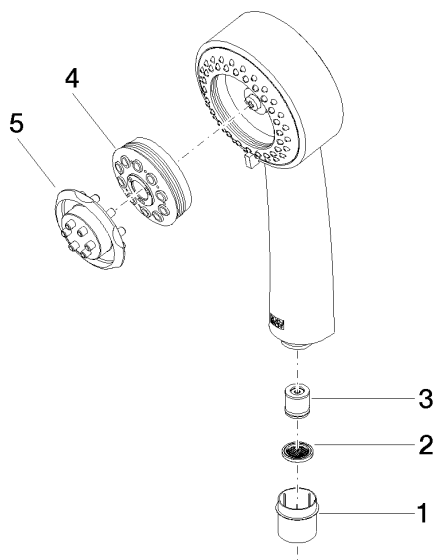

28 002 978

- Three settings: COMPACT RAIN, COMPACT SOFT FLOW, COMPACT AQUAPRESSURE FLOW, max. flow rate 9 l/min (at 3 bar)
- with anti-scale system
- spray head Ø 95mm
- 1/2" connection

Intrinsic protection against back flow.

28 002 978

mm [inches]

**Flow rate chart**

**Certificates**

LGA\_18610.

28 002 978

Parts for other finishes can be found here: [Chrome](#)

### Spare parts list

No.	Item Number	Name	Quantity used	Delivery time
1	09 21 02 115 90	cap	1	2
2	09 23 01 039 90	sieve	1	2
3	09 23 01 077 90	flow reducer	1	2
4	04 12 11 071 00 90	shower	1	2
5	09 30 09 022 90	key	1	2